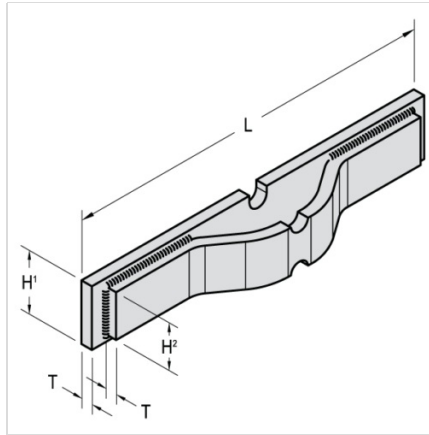

### 7/8 X 1 1/2 X 6 - 18S

ATTACHMENTS > Fabricated Steel Skookum Flights Attachments

Industry: Forest Products

Mac Fabricated Steel Skookum Flights may be installed at our plant or shipped separately for your installation at the job site

Part Number	Weight	Height	Overall Height	L	T
7/8 X 1 1/2 X 6 - 18S	21.760	H2 3.000	H1 4.000	18.000	5/8

Questions about ordering? Call us!

WE'RE HERE TO HELP!  
www.macchain.com  
ussales@macchain.com