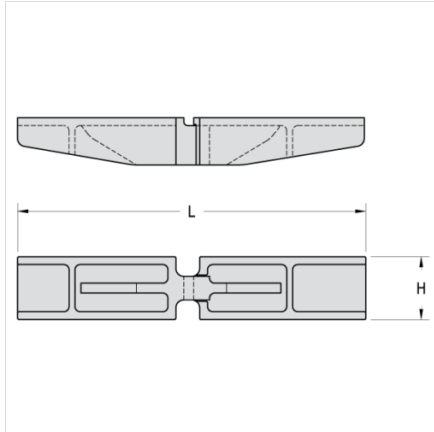

Mac Chain Co. Ltd.

800-663-0072
[UNITED STATES]

800-663-0072
[WESTERN CANADA]

877-833-1653
[EASTERN CANADA]

7/8 X 1 1/2 X 6 - 20T

ATTACHMENTS > Cast Steel Tang Flight Attachments

Industry: Forest Products

Part Number	Weight	Overall Height	
		H	L
7/8 X 1 1/2 X 6 - 20T	20.000	4.000	20.000