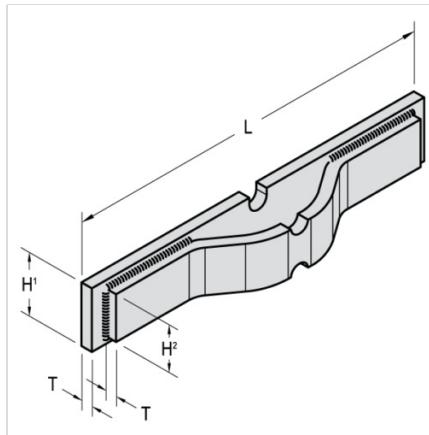

Mac Chain Co. Ltd.

800-663-0072
[UNITED STATES]

800-663-0072
[WESTERN CANADA]

877-833-1653
[EASTERN CANADA]

7/8 X 1 1/2 X 6 - 22S

ATTACHMENTS > Fabricated Steel Skookum Flights Attachments

Industry: Forest Products

Mac Fabricated Steel Skookum Flights may be installed at our plant or shipped separately for your installation at the job site

Part Number	Weight	Height		Overall Height	
		H2	H1	L	T
7/8 X 1 1/2 X 6 - 22S	26.320	3.000	4.000	22.000	5/8