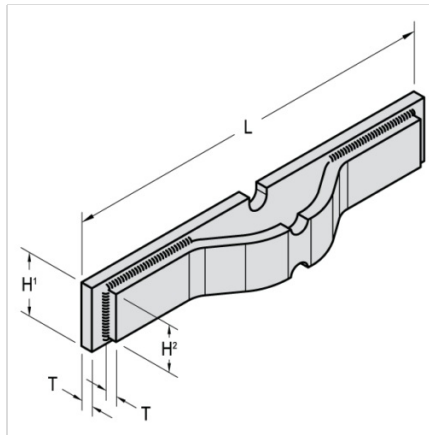

### 7/8 X 1 1/2 X 6 - 24S

ATTACHMENTS > Fabricated Steel Skookum Flights Attachments

Industry: Forest Products

Mac Fabricated Steel Skookum Flights may be installed at our plant or shipped separately for your installation at the job site

Part Number	Weight	Height		Overall Height	L	T
		H2	H1			
7/8 X 1 1/2 X 6 - 24S	28.600	3.000	4.000	24.000	5/8	

Questions about ordering? Call us!

WE'RE HERE TO HELP!

[www.macchain.com](http://www.macchain.com)  
[ussales@macchain.com](mailto:ussales@macchain.com)