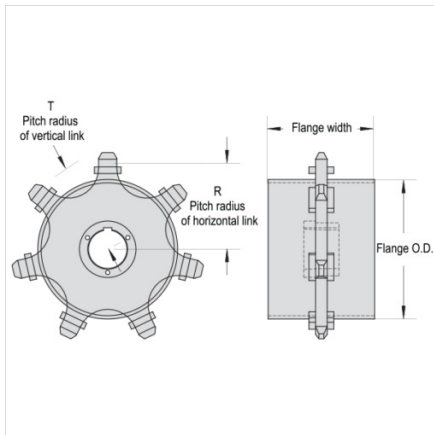

Mac Chain Co. Ltd.

800-663-0072
[UNITED STATES]

800-663-0072
[WESTERN CANADA]

877-833-1653
[EASTERN CANADA]

7/8 X 1 1/2 X 6 - 6TOOTH

LONG LINK SPROCKETS > 7/8 x 1 1/2 x 6

| Part Number | Tooth Face | â€”Râ€™™ Dimension | â€”Tâ€™™ Dimension |
|--------------------------|------------|--------------------|--------------------|
| 7/8 x 1 1/2 x 6 - 6Tooth | 1 1/4 | 11.06 | 11.30 |