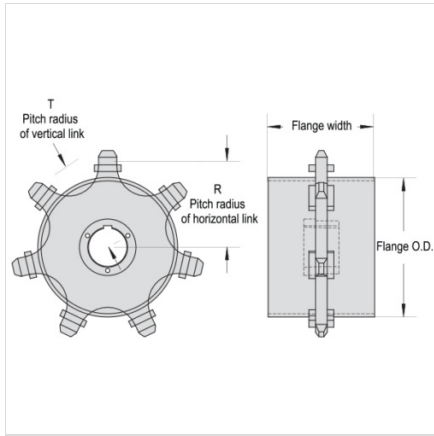

Mac Chain Co. Ltd.

800-663-0072
[UNITED STATES]

800-663-0072
[WESTERN CANADA]

877-833-1653
[EASTERN CANADA]

7/8 X 1 1/2 X 6 - 7TOOTH

LONG LINK SPROCKETS > 7/8 x 1 1/2 x 6

Part Number	Tooth Face	â€”Râ€” Dimension	â€”Tâ€” Dimension
7/8 x 1 1/2 x 6 - 7Tooth	1 1/4	13.03	13.30