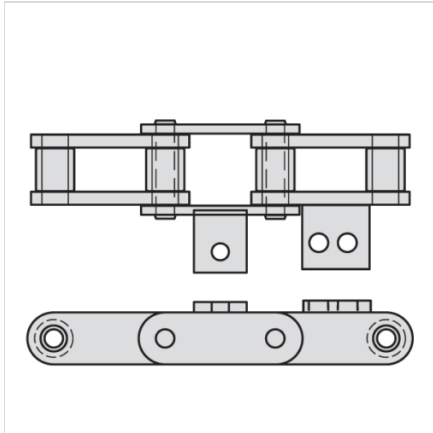

## A1-MS131

ATTACHMENTS > Bushed Engineered Class Chain Attachments

**Industry:** AG Spreader, Grain Processing, Asphalt Paving, Sanding Truck Conveyor, Car Wash Conveyor, Forest Products

- Lug One Side
- A1: One Hole
- A2: Two Holes