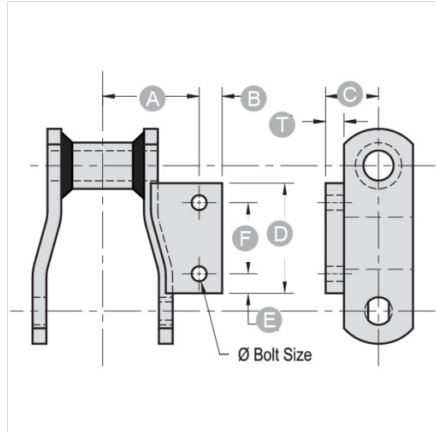

Mac Chain Co. Ltd.

800-663-0072
[UNITED STATES]

800-663-0072
[WESTERN CANADA]

877-833-1653
[EASTERN CANADA]

A2-WR78

ATTACHMENTS > Welded Steel Chain Attachments

Industry: AG Spreader, Grain Processing, Car Wash Conveyor, Forest Products

NOTE: All dimensions shown in inches unless noted otherwise.

Part Number	Ø Bolt Size	A	B	C	D	E
A2-WR78	3/8	2	1/2	7/8	2	13/16

Part Number	F	T
A2-WR78	1 1/8	1/4

Questions about ordering? Call us!

WE'RE HERE TO HELP!