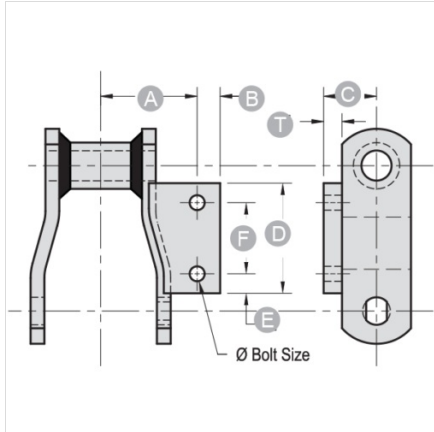

## A2-WR78XHD

ATTACHMENTS > Welded Steel Chain Attachments

*Industry: AG Spreader, Grain Processing, Car Wash Conveyor, Forest Products*

NOTE: All dimensions shown in inches unless noted otherwise.

Part Number	Ø Bolt Size	A	B	C	D	E
A2-WR78XHD	3/8	2	1/2	7/8	2	13/16

Part Number	F	T
A2-WR78XHD	1 1/8	1/4

Questions about ordering? Call us!

**WE'RE HERE TO HELP!**

[www.macchain.com](http://www.macchain.com)  
[ussales@macchain.com](mailto:ussales@macchain.com)