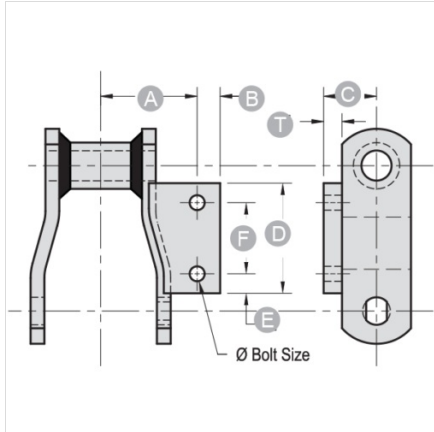

Mac Chain Co. Ltd.

800-663-0072
[UNITED STATES]

800-663-0072
[WESTERN CANADA]

877-833-1653
[EASTERN CANADA]

A2-WR82XHD

ATTACHMENTS > Welded Steel Chain Attachments

Industry: AG Spreader, Grain Processing, Car Wash Conveyor, Forest Products

NOTE: All dimensions shown in inches unless noted otherwise.

Part Number	Ø Bolt Size	A	B	C	D	E
A2-WR82XHD	3/8	2 3/8	5/8	1 1/4	2 1/4	1/2

Part Number	F	T
A2-WR82XHD	1 1/4	3/8

Questions about ordering? Call us!