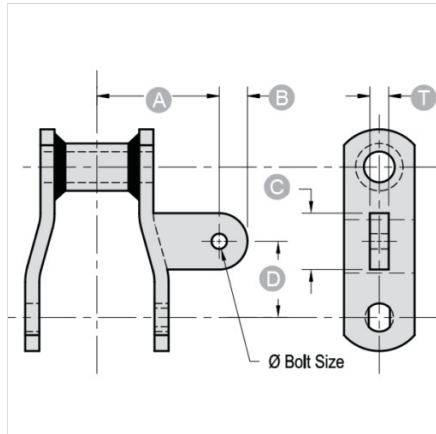

NOTE: All dimensions shown in inches unless noted otherwise.

Part Number	Ø Bolt Size	A	B	C	D	T
A22-WR132	3/4	4 1/4	1	2	3	1/2

Questions about ordering? Call us!

WE'RE HERE TO HELP!

www.macchain.com
ussales@macchain.com