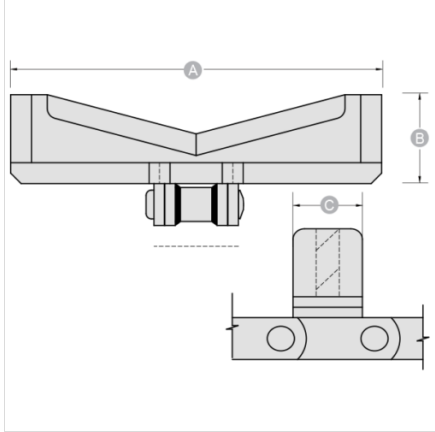

## BEVELLED V-FLIGHT WR124XHD

ATTACHMENTS > Chain and Attachments

Industry: Forest Products

NOTE: All dimensions shown in inches unless noted otherwise. A and B dimensions can easily be altered to meet requirements. Specify A and B dimensions when inquiring.

Part Number	A	B	C
Bevelled V-Flight WR124XHD	12	3 1/2	3

Questions about ordering? Call us!

WE'RE HERE TO HELP!

[www.macchain.com](http://www.macchain.com)  
[ussales@macchain.com](mailto:ussales@macchain.com)