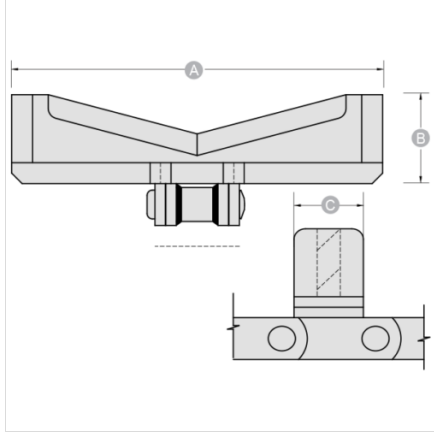

Mac Chain Co. Ltd.

800-663-0072
[UNITED STATES]

800-663-0072
[WESTERN CANADA]

877-833-1653
[EASTERN CANADA]

BEVELLED V-FLIGHT WR82XHD

ATTACHMENTS > Chain and Attachments

Industry: Forest Products

NOTE: All dimensions shown in inches unless noted otherwise. A and B dimensions can easily be altered to meet requirements. Specify A and B dimensions when inquiring.

Part Number	A	B	C
Bevelled V-Flight WR82XHD	17	3 1/2	3

Questions about ordering? Call us!

WE'RE HERE TO HELP!

www.macchain.com
ussales@macchain.com