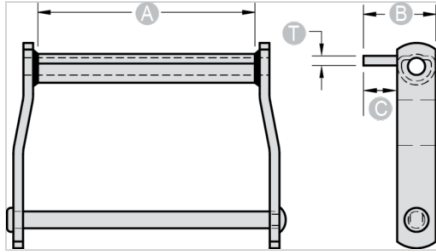

NOTE: All dimensions shown in inches unless noted otherwise. C1/2 attachment is welded to front of barrel.

Part Number	A	B	T
C1/2 - WD104	4 1/8	1 1/2	3/8

Questions about ordering? Call us!

WE'RE HERE TO HELP!