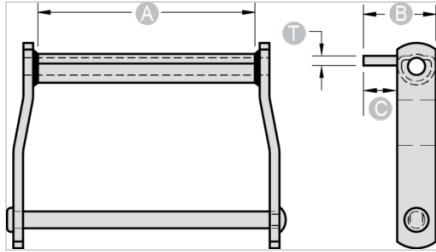

NOTE: All dimensions shown in inches unless noted otherwise. C1/2 attachment is welded to front of barrel.

Part Number	A	B	T
C1/2 - WD110	9	1 1/2	3/8

Questions about ordering? Call us!

WE'RE HERE TO HELP!
www.macchain.com
ussales@macchain.com