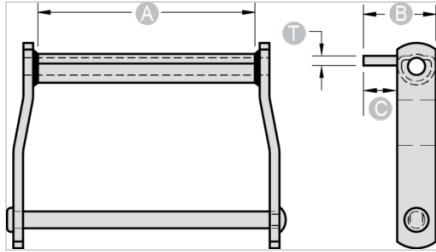

NOTE: All dimensions shown in inches unless noted otherwise. C1/2 attachment is welded to front of barrel.

Part Number	A	B	T
C1/2 - WD112	9	1 1/2	3/8

Questions about ordering? Call us!

WE'RE HERE TO HELP!
www.macchain.com
ussales@macchain.com