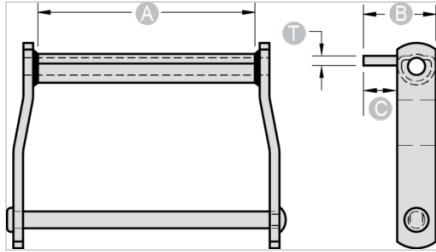

NOTE: All dimensions shown in inches unless noted otherwise. C1/2 attachment is welded to front of barrel.

Part Number	A	B	T
C1/2 - WD118	13 3/8	2	1/2

Questions about ordering? Call us!

WE'RE HERE TO HELP!
www.macchain.com
ussales@macchain.com