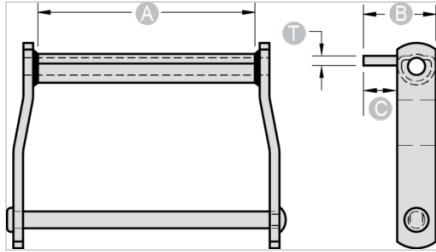

## C1/2 - WD118XHD

ATTACHMENTS > Drag Chain Attachments

*Industry: Mobile Wood Waste Recycling, Forest Products*

NOTE: All dimensions shown in inches unless noted otherwise. C1/2 attachment is welded to front of barrel.

Part Number	A	B	T
C1/2 - WD118XHD	13 3/8	2	1/2

Questions about ordering? Call us!

**WE'RE HERE TO HELP!**

[www.macchain.com](http://www.macchain.com)  
[ussales@macchain.com](mailto:ussales@macchain.com)