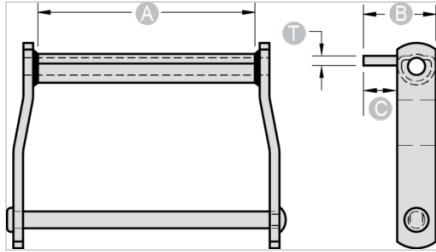

NOTE: All dimensions shown in inches unless noted otherwise. C1/2 attachment is welded to front of barrel.

Part Number	A	B	T
C1/2 - WD120	8 3/4	2	1/2

Questions about ordering? Call us!

WE'RE HERE TO HELP!