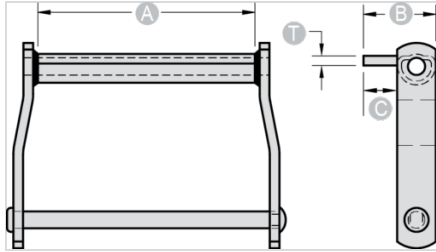

NOTE: All dimensions shown in inches unless noted otherwise. C1/2 attachment is welded to front of barrel.

Part Number	A	B	T
C1/2 - WD480	11 1/4	2	1/2

Questions about ordering? Call us!

WE'RE HERE TO HELP!
www.macchain.com
ussales@macchain.com