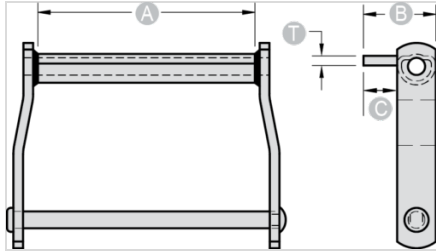

### C1 - WD104

ATTACHMENTS > Drag Chain Attachments

*Industry: Mobile Wood Waste Recycling, Forest Products*

NOTE: All dimensions shown in inches unless noted otherwise. C1 attachment is welded on top of barrel.

Part Number	A	B	C	T
C1 - WD104	4 1/8	3	1 1/2	3/8

Questions about ordering? Call us!

**WE'RE HERE TO HELP!**

[www.macchain.com](http://www.macchain.com)  
[ussales@macchain.com](mailto:ussales@macchain.com)