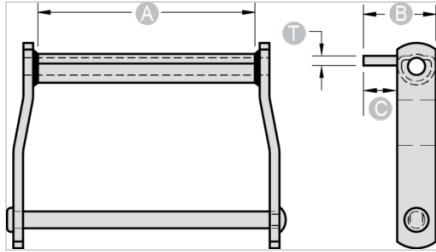

NOTE: All dimensions shown in inches unless noted otherwise. C1 attachment is welded on top of barrel.

Part Number	A	B	C	T
C1 - WD116	12 7/8	3 1/4	1 1/2	3/8

Questions about ordering? Call us!

WE'RE HERE TO HELP!
www.macchain.com
ussales@macchain.com