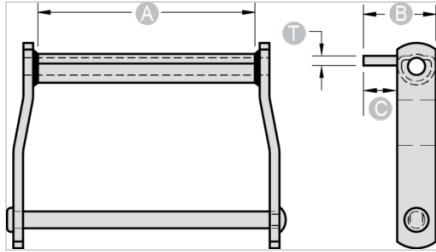

NOTE: All dimensions shown in inches unless noted otherwise. C1 attachment is welded on top of barrel.

Part Number	A	B	C	T
C1 - WD118	13 3/8	3 3/4	1 3/4	1/2

Questions about ordering? Call us!

WE'RE HERE TO HELP!