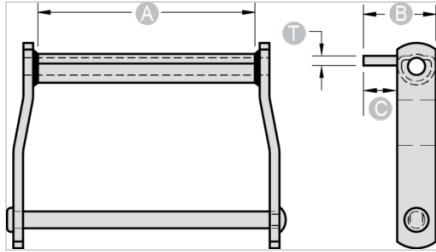

NOTE: All dimensions shown in inches unless noted otherwise. C1 attachment is welded on top of barrel.

Part Number	A	B	C	T
C1 - WD120	8 3/4	3 3/4	1 3/4	1/2

Questions about ordering? Call us!

WE'RE HERE TO HELP!