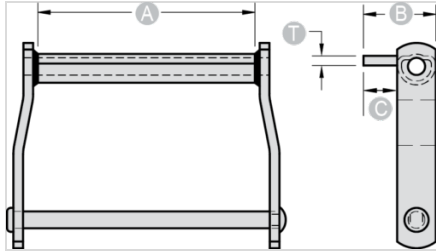

## C1 - WD120XHD

ATTACHMENTS > Drag Chain Attachments

*Industry: Mobile Wood Waste Recycling, Forest Products*

NOTE: All dimensions shown in inches unless noted otherwise. C1 attachment is welded on top of barrel.

Part Number	A	B	C	T
C1 - WD120XHD	8 3/4	3 3/4	1 3/4	1/2

Questions about ordering? Call us!

**WE'RE HERE TO HELP!**

[www.macchain.com](http://www.macchain.com)  
[ussales@macchain.com](mailto:ussales@macchain.com)