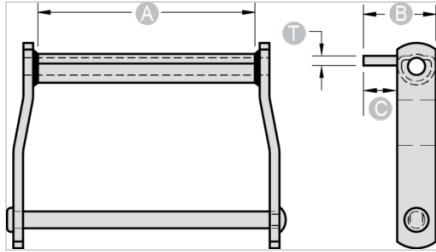

NOTE: All dimensions shown in inches unless noted otherwise. C1 attachment is welded on top of barrel.

Part Number	A	B	C	T
C1 - WD122	8 3/4	3 3/4	1 3/4	1/2

Questions about ordering? Call us!

WE'RE HERE TO HELP!