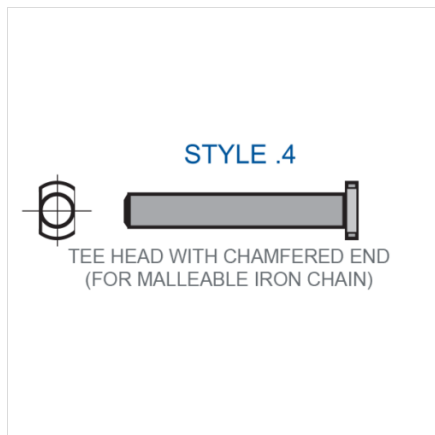

## C188PIN

MALLEABLE IRON PIN > Malleable Chain Pin

**Industry:** Sanding Truck Conveyor, Car Wash Conveyor, Forest Products

Combination Chain consists of malleable block links alternated with steel sidebars, which are ideal for welding on steel attachments.

- Pins can be supplied "pre-drilled" for cotter pins
- Dimensions in brackets apply to optional 1" A Rivets
- Most rivets chamfered on end for "lead in"
- Custom sizes are also available

Part Number	Pin Style	Pin Size	Weight Per 100 pcs.
C188PIN	4	1/2 x 2 3/4	16