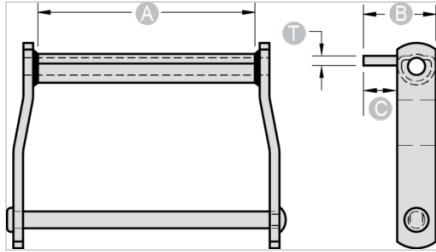

NOTE: All dimensions shown in inches unless noted otherwise. C3 attachment is welded on top of barrel.

Part Number	A	B	C	T
C3 - WD112	9	3 1/2	2	3/8

Questions about ordering? Call us!

WE'RE HERE TO HELP!
www.macchain.com
ussales@macchain.com