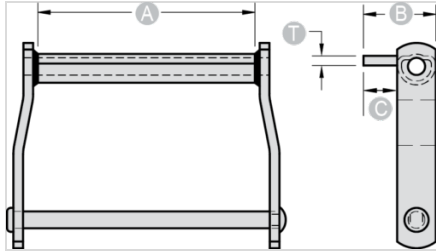

### C3 - WD116

ATTACHMENTS > Drag Chain Attachments

*Industry: Mobile Wood Waste Recycling, Forest Products*

NOTE: All dimensions shown in inches unless noted otherwise. C3 attachment is welded on top of barrel.

Part Number	A	B	C	T
C3 - WD116	12 7/8	3 3/4	2	3/8

Questions about ordering? Call us!

**WE'RE HERE TO HELP!**

[www.macchain.com](http://www.macchain.com)  
[ussales@macchain.com](mailto:ussales@macchain.com)