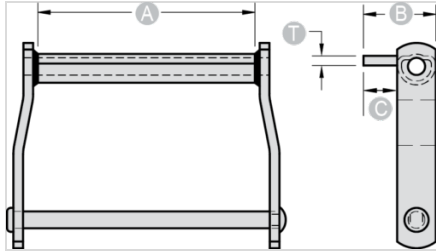

NOTE: All dimensions shown in inches unless noted otherwise. C3 attachment is welded on top of barrel.

Part Number	A	B	C	T
C3 - WD118XHD	13 3/8	4	2	1/2

Questions about ordering? Call us!

WE'RE HERE TO HELP!