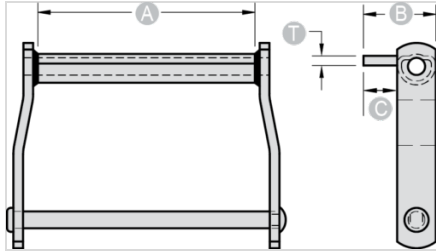

NOTE: All dimensions shown in inches unless noted otherwise. C3 attachment is welded on top of barrel.

Part Number	A	B	C	T
C3 - WD122	8 3/4	4	2	1/2

Questions about ordering? Call us!

WE'RE HERE TO HELP!
www.macchain.com
ussales@macchain.com