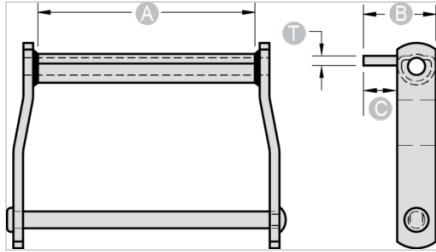

NOTE: All dimensions shown in inches unless noted otherwise. C4 attachment is welded on top of barrel.

| Part Number | A | B | C | T |
|-------------|-------|-------|---|-----|
| C4 - WD104 | 4 1/8 | 4 1/2 | 3 | 3/8 |