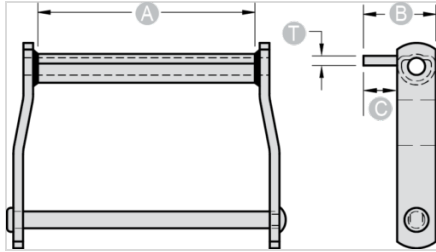

NOTE: All dimensions shown in inches unless noted otherwise. C4 attachment is welded on top of barrel.

Part Number	A	B	C	T
C4 - WD110	9	4 1/2	3	3/8

Questions about ordering? Call us!

WE'RE HERE TO HELP!
www.macchain.com
ussales@macchain.com