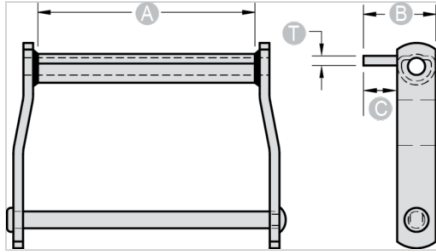

NOTE: All dimensions shown in inches unless noted otherwise. C4 attachment is welded on top of barrel.

Part Number	A	B	C	T
C4 - WD112	9	4 1/2	3	3/8

Questions about ordering? Call us!

WE'RE HERE TO HELP!

www.macchain.com
ussales@macchain.com