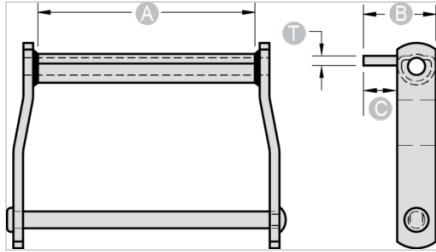

### C4 - WD116

ATTACHMENTS > Drag Chain Attachments

*Industry: Mobile Wood Waste Recycling, Forest Products*

NOTE: All dimensions shown in inches unless noted otherwise. C4 attachment is welded on top of barrel.

Part Number	A	B	C	T
C4 - WD116	12 7/8	4 3/4	3	3/8

Questions about ordering? Call us!

**WE'RE HERE TO HELP!**

[www.macchain.com](http://www.macchain.com)  
[ussales@macchain.com](mailto:ussales@macchain.com)