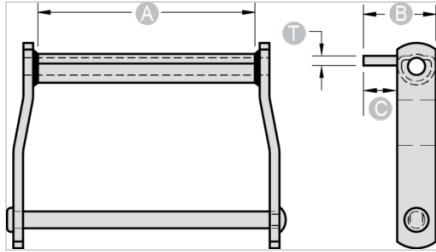

NOTE: All dimensions shown in inches unless noted otherwise. C4 attachment is welded on top of barrel.

| Part Number | A | B | C | T |
|-------------|-------|---|---|-----|
| C4 - WD122 | 8 3/4 | 6 | 4 | 1/2 |