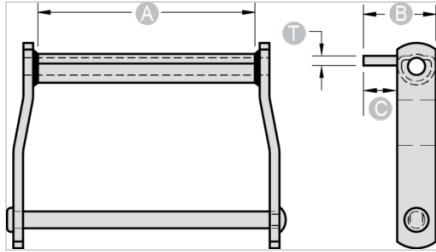

NOTE: All dimensions shown in inches unless noted otherwise. C4 attachment is welded on top of barrel.

Part Number	A	B	C	T
C4 - WD480	11 1/4	6	4	1/2

Questions about ordering? Call us!

WE'RE HERE TO HELP!