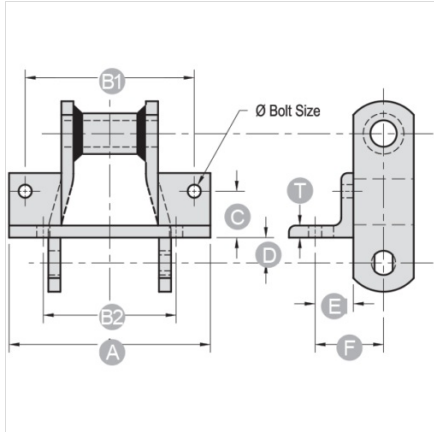

NOTE: All dimensions shown in inches unless noted otherwise.

| Part Number | Ø Bolt Size | A | B1 | B2 | C | D |
|-------------|-------------|-------|-------|-------|-------|-----|
| F2-WR78 | 3/8 | 5 1/2 | 4 1/2 | 3 3/4 | 1 1/4 | 3/4 |

| Part Number | E | F | T |
|-------------|-------|-------|-----|
| F2-WR78 | 1 1/8 | 1 3/4 | 1/4 |

Questions about ordering? Call us!

WE'RE HERE TO HELP!
www.macchain.com
ussales@macchain.com