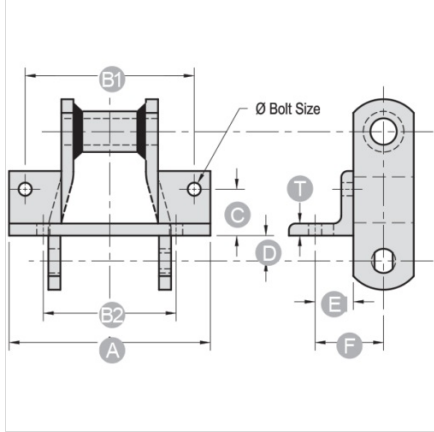

## F4-WR78XHD

ATTACHMENTS > Welded Steel Chain Attachments

**Industry:** AG Spreader, Grain Processing, Car Wash Conveyor, Forest Products

NOTE: All dimensions shown in inches unless noted otherwise.

Part Number	Ø Bolt Size	A	B1	B2	C	D
F4-WR78XHD	3/8	5 1/2	4 1/2	3 3/4	1 1/4	3/4

Part Number	E	F	T
F4-WR78XHD	1 1/8	1 3/4	1/4

Questions about ordering? Call us!

**WE'RE HERE TO HELP!**

[www.macchain.com](http://www.macchain.com)  
[ussales@macchain.com](mailto:ussales@macchain.com)