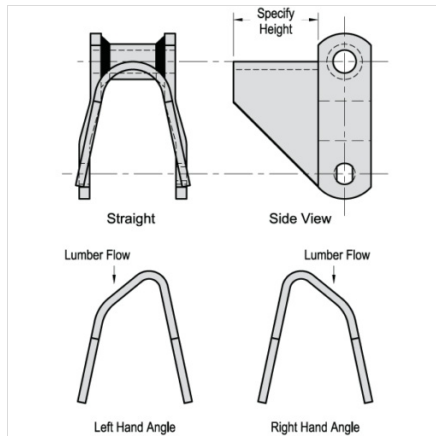

Mac Chain Co. Ltd.

800-663-0072
[UNITED STATES]

800-663-0072
[WESTERN CANADA]

877-833-1653
[EASTERN CANADA]

FABRICATED STEEL BULLNOSE PUSHER LUG-LXS882

ATTACHMENTS > Steel Bushed Roller Chain Attachments

Industry: Forest Products

Mac Fabricated Steel Bullnose Pusher Lugs are used in many sawmill applications.

- Taper or Square Back
- Standard Heights: 2", 2.5", 3"
- Custom sizes available

Part Number	Average Pitch
Fabricated Steel Bullnose Pusher Lug-LXS882	Call Us