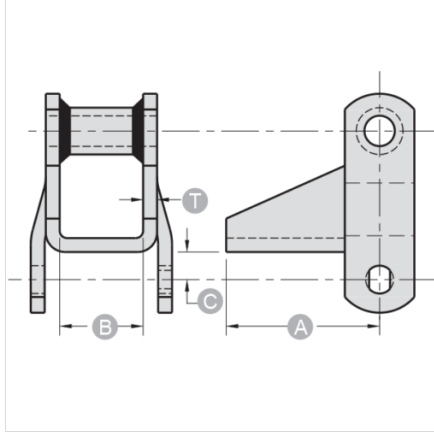

## H1-WR78

ATTACHMENTS > Welded Steel Chain Attachments

*Industry: AG Spreader, Grain Processing, Car Wash Conveyor, Forest Products*

NOTE: All dimensions shown in inches unless noted otherwise.

Part Number	A	B	C	T
H1-WR78	3 5/8	1 1/2	1/2	1/4