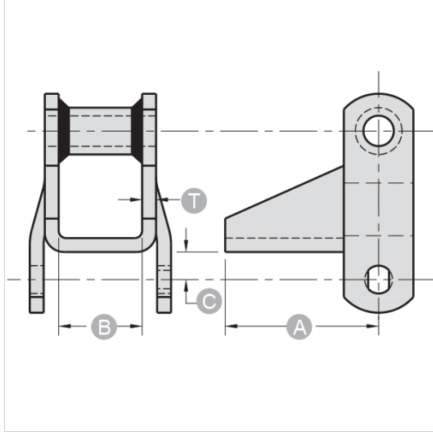

## H1-WR78XHD

ATTACHMENTS > Welded Steel Chain Attachments

*Industry: AG Spreader, Grain Processing, Car Wash Conveyor, Forest Products*

NOTE: All dimensions shown in inches unless noted otherwise.

Part Number	A	B	C	T
H1-WR78XHD	3 5/8	1 1/2	1/2	3/8