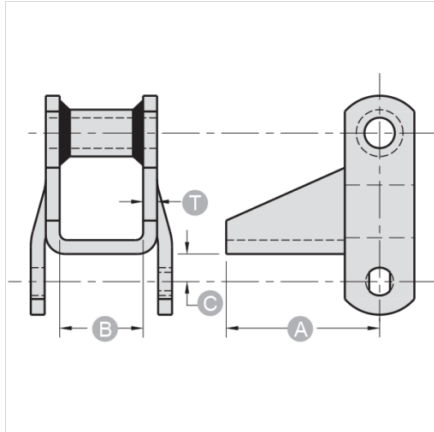

## H1-WR82

ATTACHMENTS > Welded Steel Chain Attachments

*Industry: AG Spreader, Grain Processing, Car Wash Conveyor, Forest Products*

NOTE: All dimensions shown in inches unless noted otherwise.

Part Number	A	B	C	T
H1-WR82	3 5/8	1 3/4	5/8	1/4