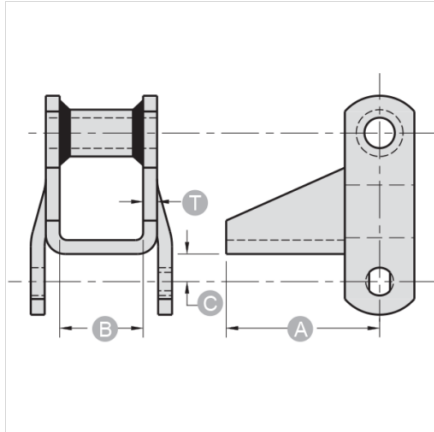

## H1-WR82XHD

ATTACHMENTS > Welded Steel Chain Attachments

*Industry: AG Spreader, Grain Processing, Car Wash Conveyor, Forest Products*

NOTE: All dimensions shown in inches unless noted otherwise.

Part Number	A	B	C	T
H1-WR82XHD	3 5/8	1 3/4	5/8	3/8