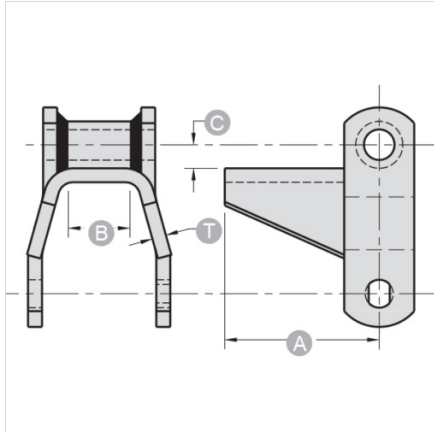

## H2-WR78

ATTACHMENTS > Welded Steel Chain Attachments

*Industry: AG Spreader, Grain Processing, Car Wash Conveyor, Forest Products*

NOTE: All dimensions shown in inches unless noted otherwise.

Part Number	A	B	C	T
H2-WR78	3 5/8	1 1/2	1/2	1/4