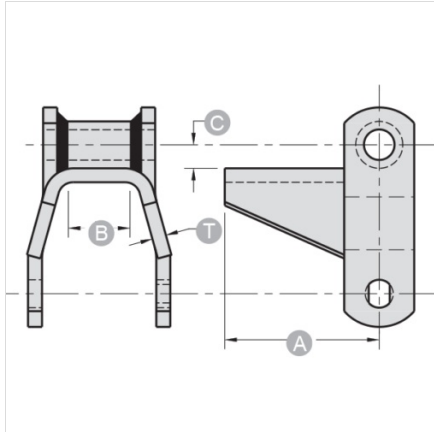

Mac Chain Co. Ltd.

800-663-0072
[UNITED STATES]

800-663-0072
[WESTERN CANADA]

877-833-1653
[EASTERN CANADA]

H2-WR78XHD

ATTACHMENTS > Welded Steel Chain Attachments

Industry: AG Spreader, Grain Processing, Car Wash Conveyor, Forest Products

NOTE: All dimensions shown in inches unless noted otherwise.

Part Number	A	B	C	T
H2-WR78XHD	3 5/8	1 1/2	1/2	3/8

Questions about ordering? Call us!

WE'RE HERE TO HELP!

www.macchain.com
ussales@macchain.com