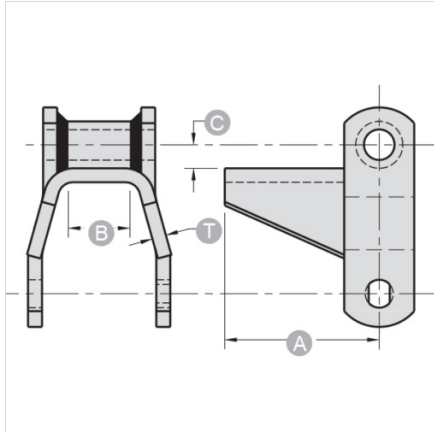

Mac Chain Co. Ltd.

800-663-0072
[UNITED STATES]

800-663-0072
[WESTERN CANADA]

877-833-1653
[EASTERN CANADA]

H2-WR82

ATTACHMENTS > Welded Steel Chain Attachments

Industry: AG Spreader, Grain Processing, Car Wash Conveyor, Forest Products

NOTE: All dimensions shown in inches unless noted otherwise.

Part Number	A	B	C	T
H2-WR82	3 5/8	1 3/4	5/8	1/4

Questions about ordering? Call us!

WE'RE HERE TO HELP!

www.macchain.com
ussales@macchain.com