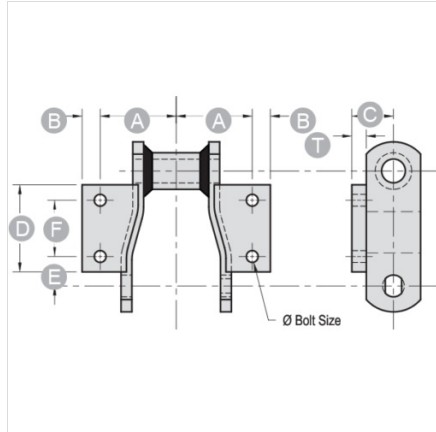

## K2-WR132

ATTACHMENTS > Welded Steel Chain Attachments

*Industry: AG Spreader, Grain Processing, Car Wash Conveyor, Forest Products*

NOTE: All dimensions shown in inches unless noted otherwise.

| Part Number | Ø Bolt Size | A    | B     | C     | D | E     |
|-------------|-------------|------|-------|-------|---|-------|
| K2-WR132    | 1/2         | 3.75 | 13/16 | 1 1/2 | 4 | 1.625 |

| Part Number | F    | T   |
|-------------|------|-----|
| K2-WR132    | 2.75 | 1/2 |

Questions about ordering? Call us!

**WE'RE HERE TO HELP!**  
www.macchain.com  
ussales@macchain.com