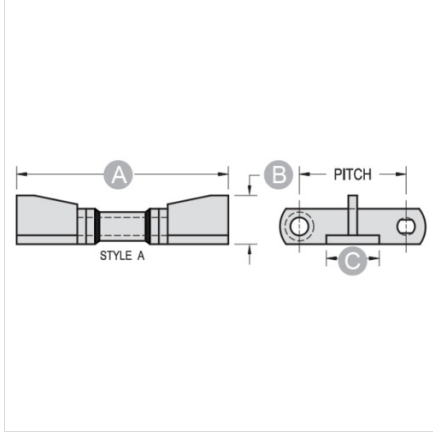

Mac Chain Co. Ltd.

800-663-0072
[UNITED STATES]

800-663-0072
[WESTERN CANADA]

877-833-1653
[EASTERN CANADA]

LOG CRADLES WR132-A

ATTACHMENTS > Chain and Attachments

Industry: Forest Products

NOTE: All dimensions shown in inches unless noted otherwise. A and B dimensions can easily be altered to meet requirements. Specify A and B dimensions when inquiring.