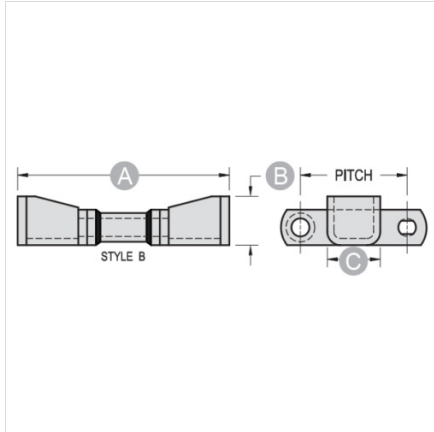

Mac Chain Co. Ltd.

800-663-0072
[UNITED STATES]

800-663-0072
[WESTERN CANADA]

877-833-1653
[EASTERN CANADA]

LOG CRADLES WR132-B

ATTACHMENTS > Chain and Attachments

Industry: Forest Products

NOTE: All dimensions shown in inches unless noted otherwise. A and B dimensions can easily be altered to meet requirements. Specify A and B dimensions when inquiring.

Part Number	Average Pitch	A	B	C
Log Cradles WR132-B	6.050	11	3	3 1/4

Questions about ordering? Call us!

WE'RE HERE TO HELP!

www.macchain.com
ussales@macchain.com